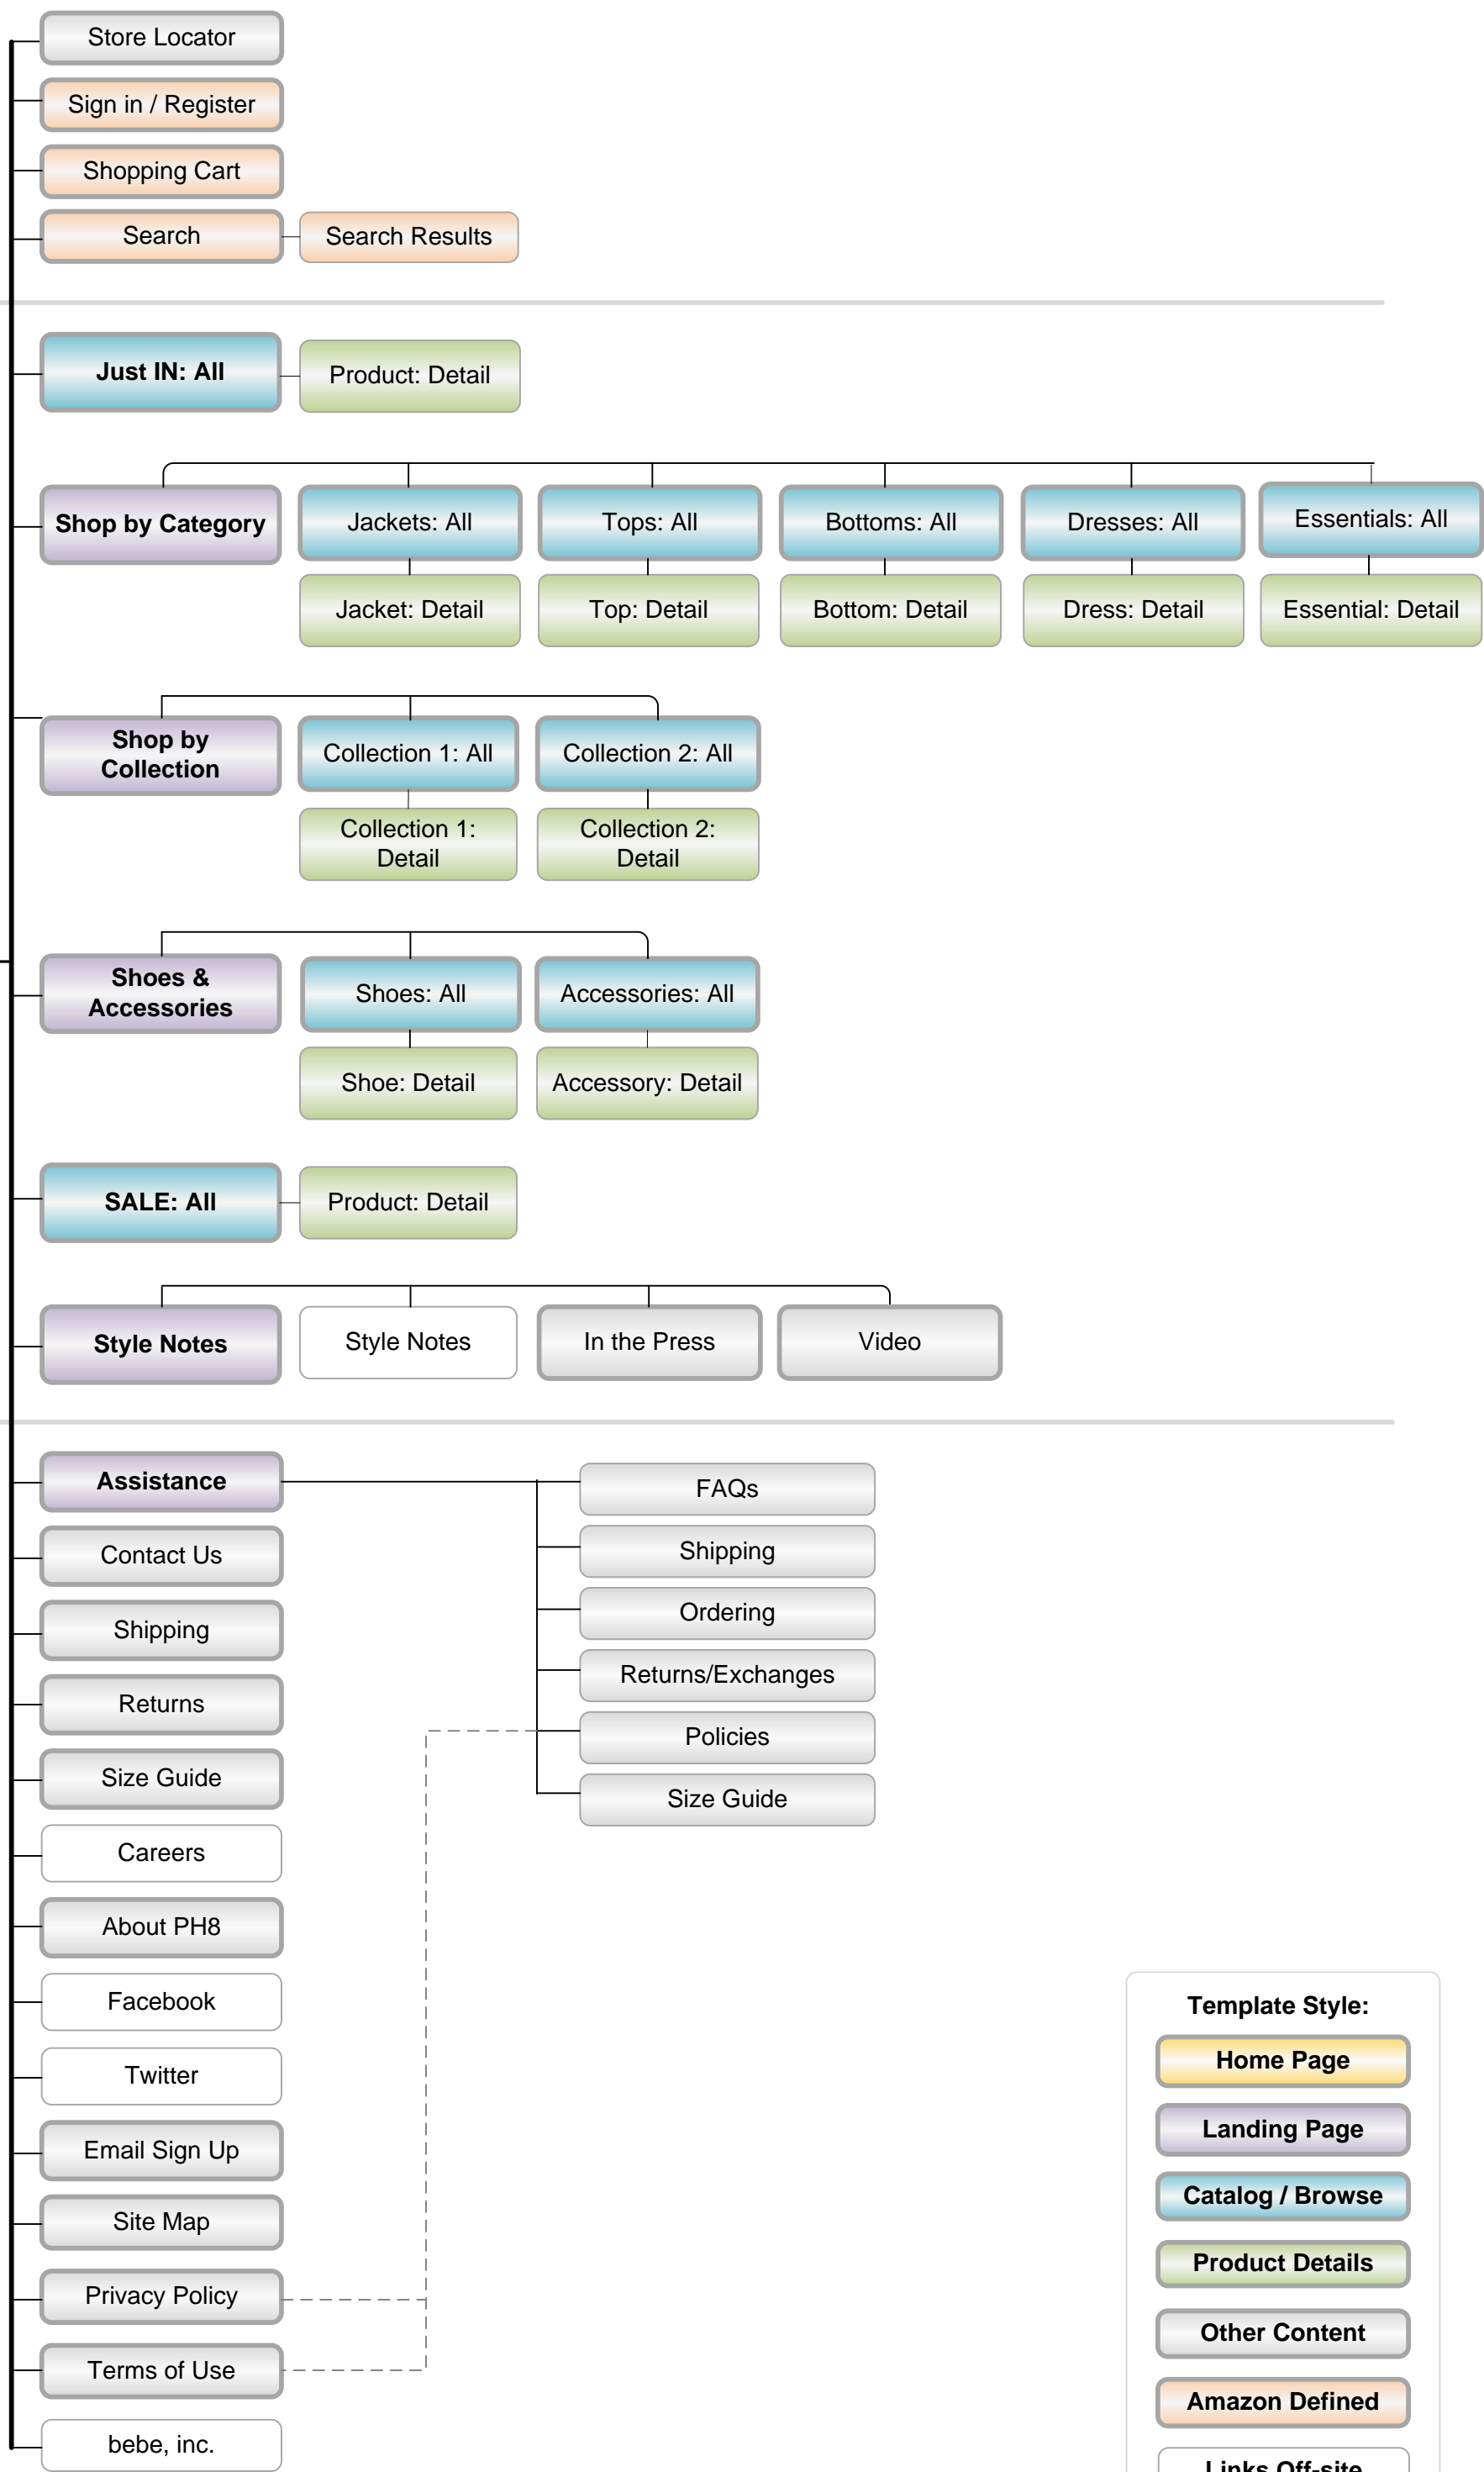

Template-based Site Map

PH8
Amazon
Store
MAIN

Template Style:

- Home Page
- Landing Page
- Catalog / Browse
- Product Details
- Other Content
- Amazon Defined
- Links Off-site

2 store locator | sign-in/register | shopping cart [2]

SEARCH

- Category one
- Category two
- Category three
- Category four
- Category five

Shop by: All Sizes All Colors

Sort by: New Releases

Section Name > Category Name

< 1 2 3 ... XX > View All

[left nav width = 165]

MORE TO LOVE!

Product Name
Second Line
\$ XXX.XX

Product Name
Second Line
\$ XXX.XX

Product Name
Second Line
\$ XXX.XX

Product Name
Second Line
\$ XXX.XX

Product Name
Second Line
\$ XXX.XX